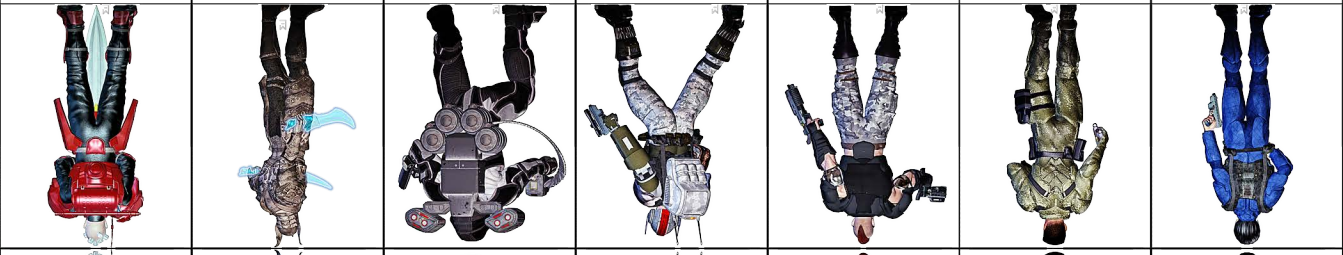

Copyright © 2016 Palladium Books®

Copyright © 2016 Palladium Books®

Copyright © 2016 Palladium Books®

Copyright © 2016 Palladium Books®

Copyright © 2016 Palladium Books®

Copyright © 2016 Palladium Books®

MADMANMIKE.deviantart.com
© Mike Leonard